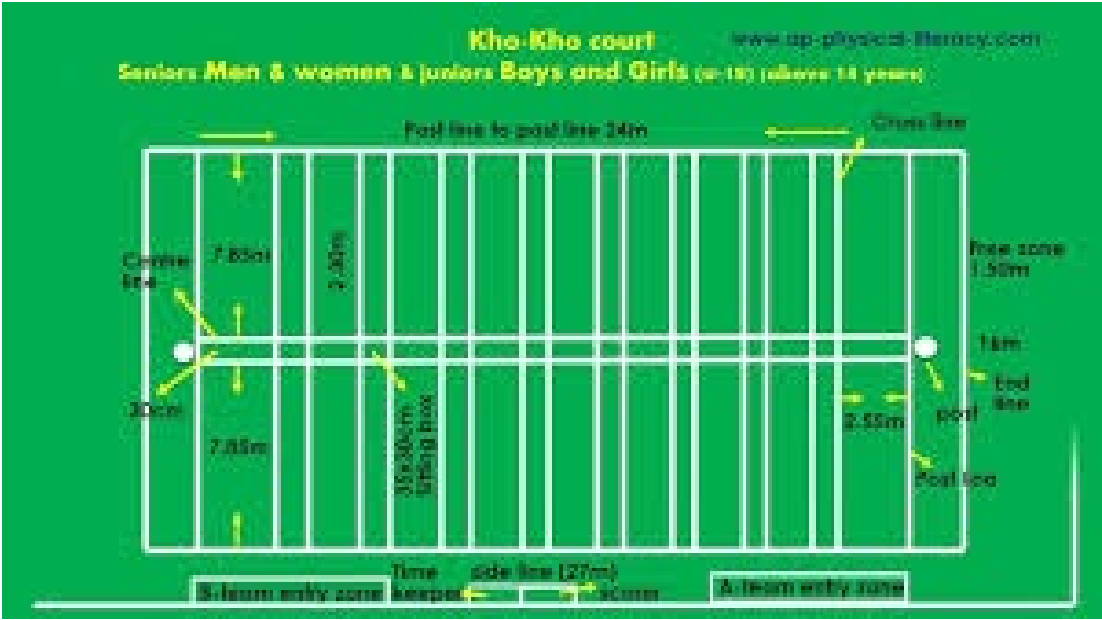

# Kho Kho

('kəʊ kəʊ') is a game similar to tag originating in South Asia in which two teams compete to tag each member of the opposing team in the shortest period of time.

## Labyrinth

A place constructed of or full of intricate passageways and blind alleys.